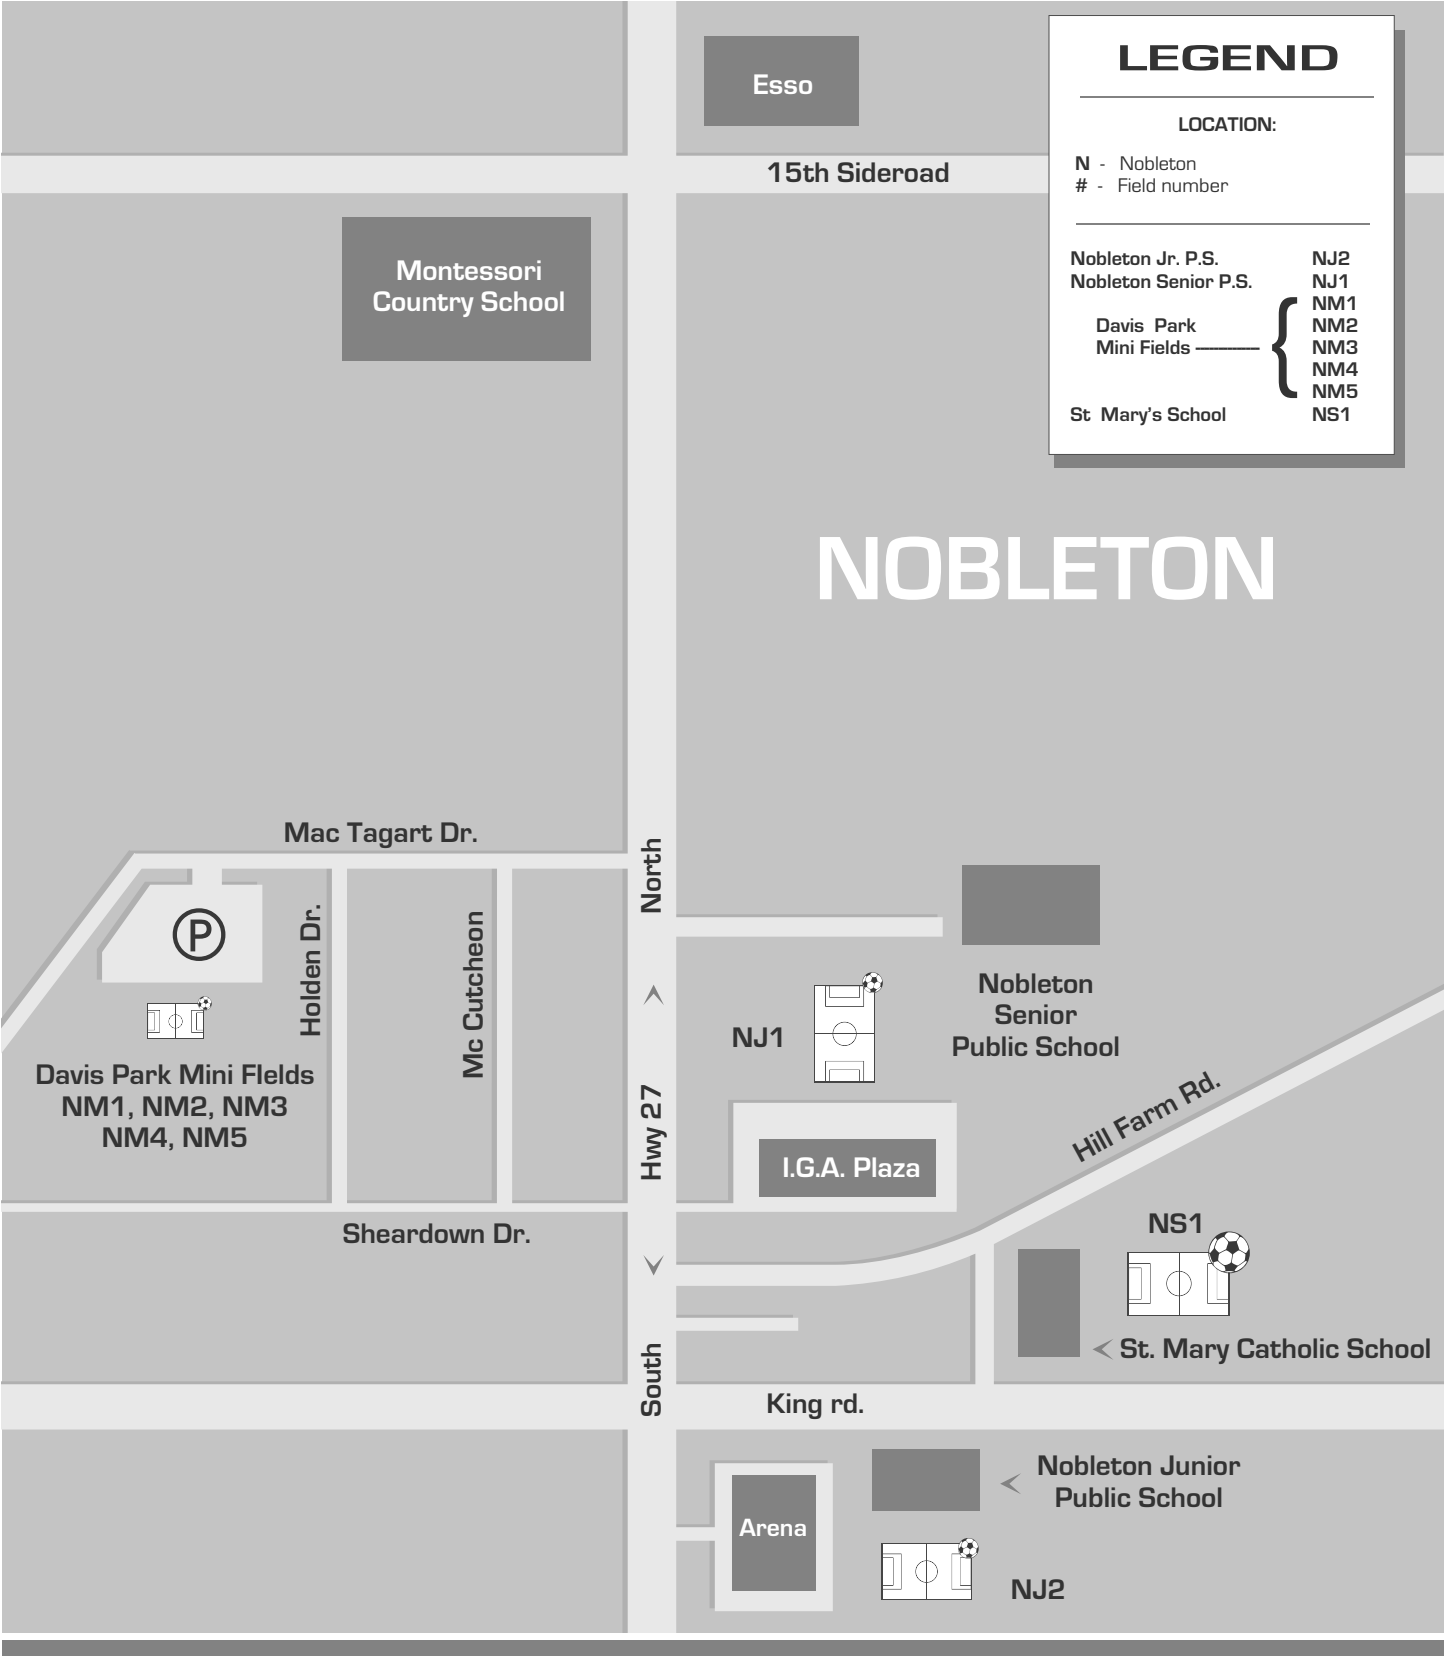

Nobleton Fields - Map is Not to Scale

LEGEND

LOCATION:

N - Nobleton
- Field number

Nobleton Jr. P.S.	NJ2
Nobleton Senior P.S.	NJ1
Davis Park Mini Fields	NM1
	NM2
	NM3
	NM4
	NM5
St. Mary's School	NS1

NOBLETON

NJ1

Nobleton Senior Public School

I.G.A. Plaza

NS1

St. Mary Catholic School

King rd.

Nobleton Junior Public School

Arena