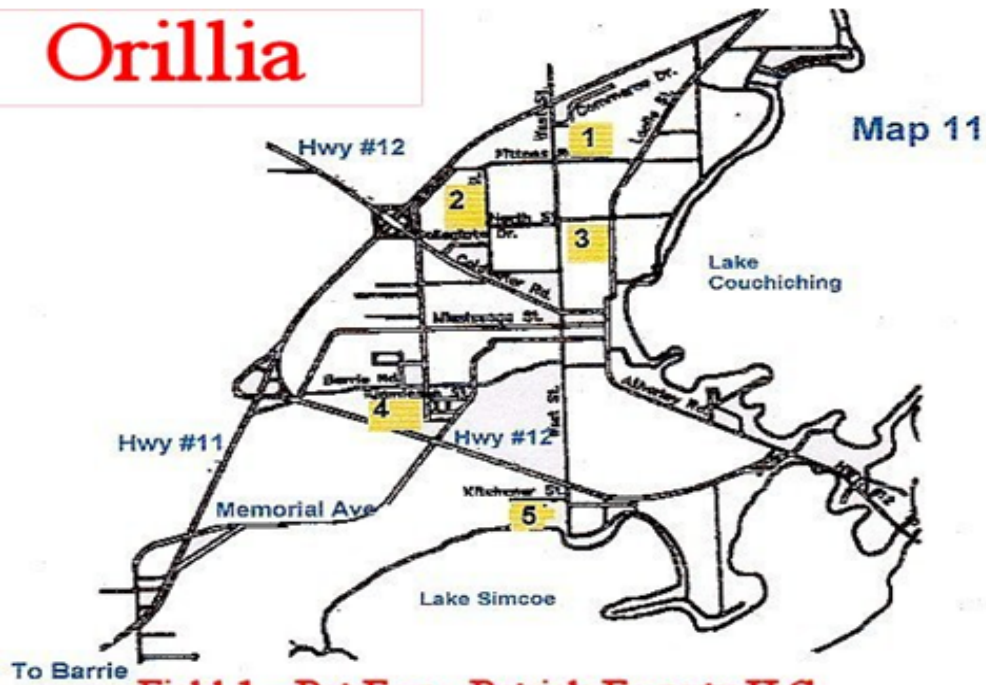

# Orillia

- Field 1 - Pat Fog - Patrick Fogarty H.S
- Field 2 - Park Str - Park Street H.S.
- Field 3 - ODHS - Orillia & District H.S.
- Field 4 - Twin Lakes - Twin Lakes H.S.
- Field 5 - Kit P C - Kitchener Park 'C' - U10/11
- Field 5 - Kit P E - Kitchener Park 'E'
- Field 5 - Kit P F - Kitchener Park 'F'
- Kitchener Park has 2 fields with lights